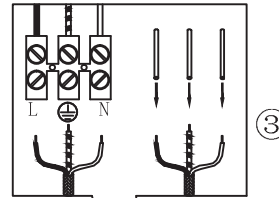

ELEKTROSTANDARD®

1660 TECHNO LED