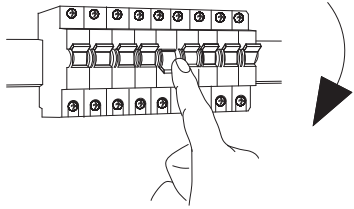

ELEKTROSTANDARD®

1660 TECHNO LED