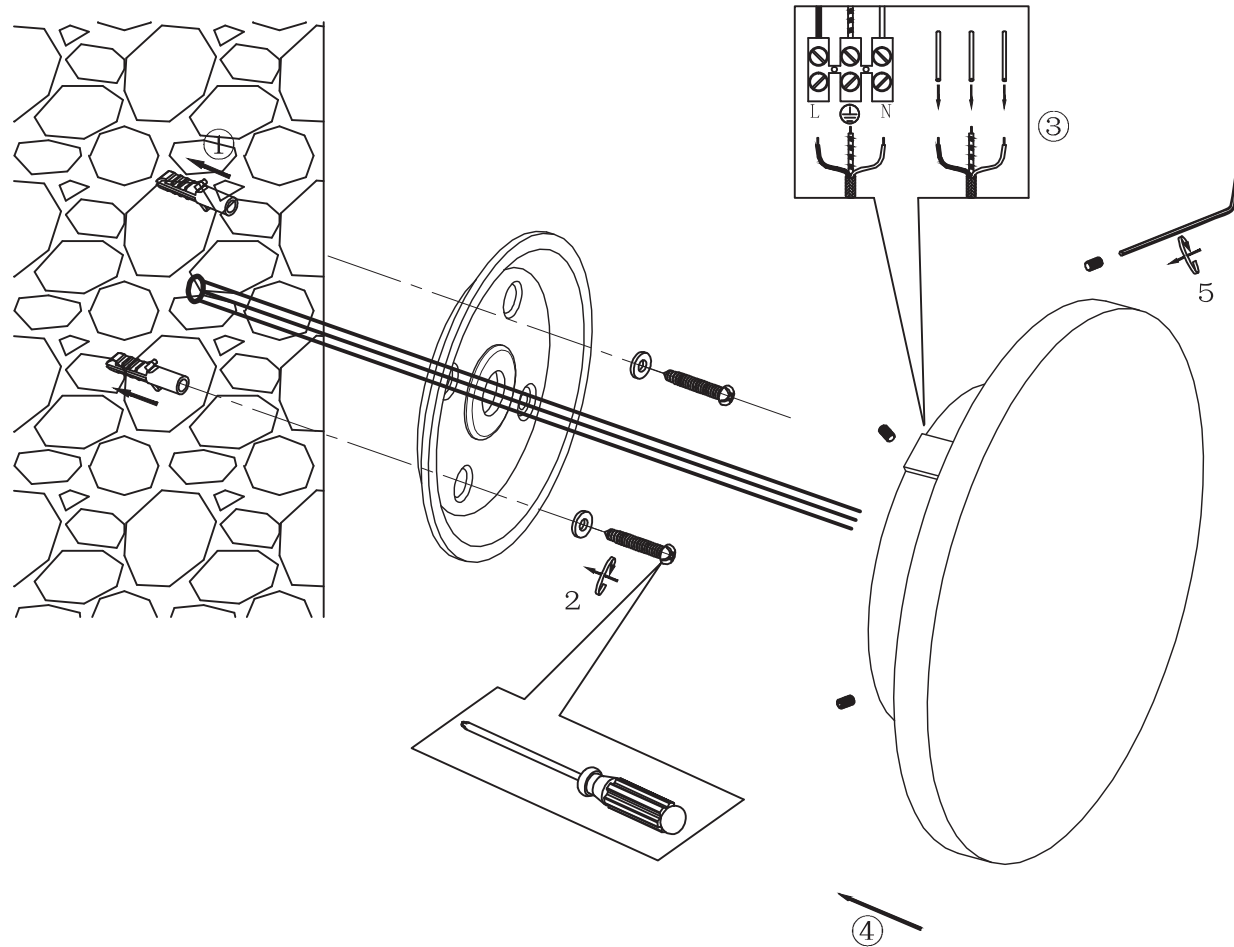

ELEKTROSTANDARD®

1660 TECHNO LED