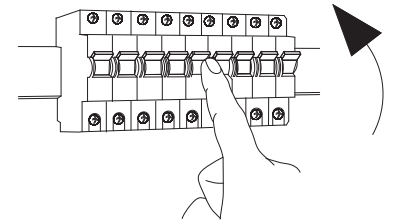

ELEKTROSTANDARD®

1660 TECHNO LED