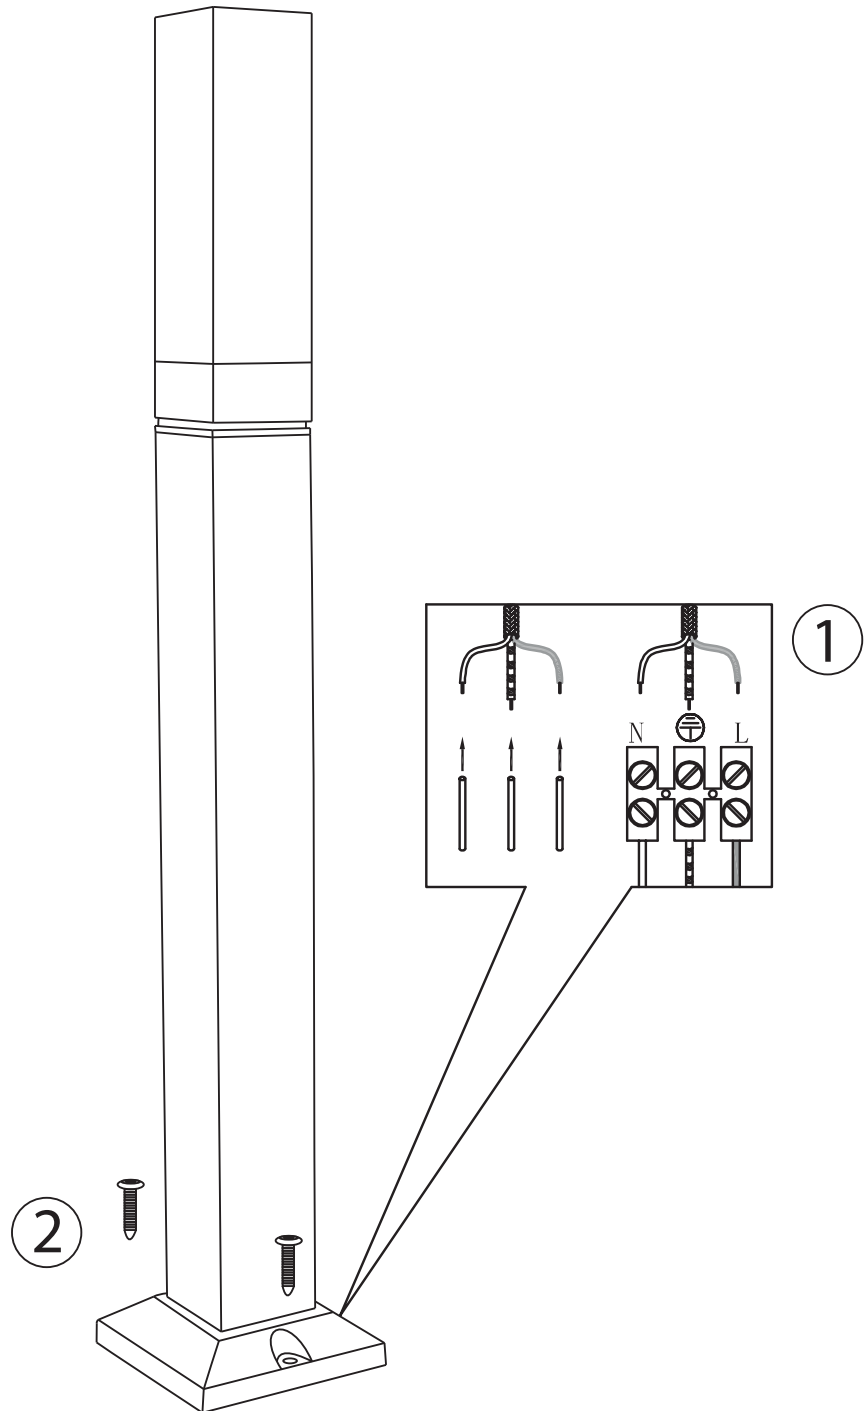

ELEKTROSTANDARD®

1537 TECHNO LED