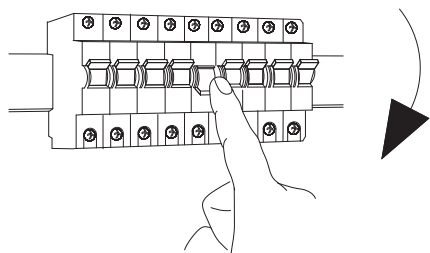

ELEKTROSTANDARD®

1632 TECHNO LED