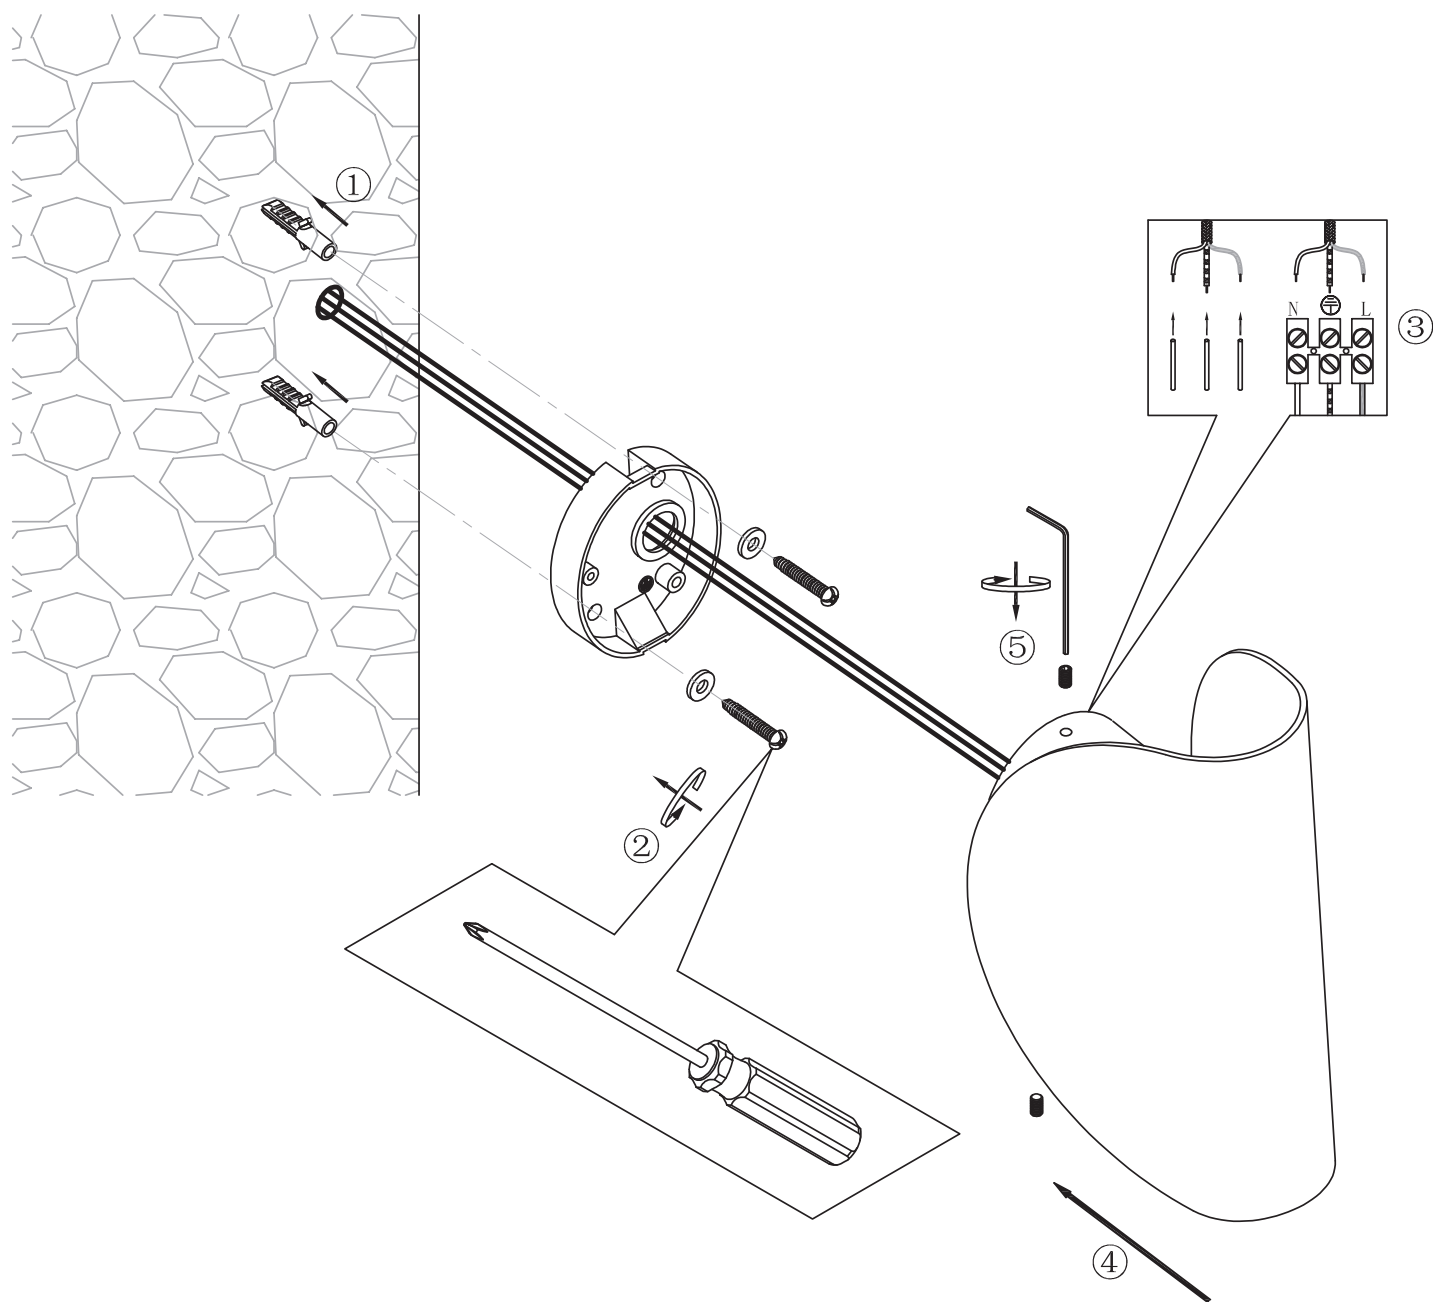

ELEKTROSTANDARD®

1632 TECHNO LED