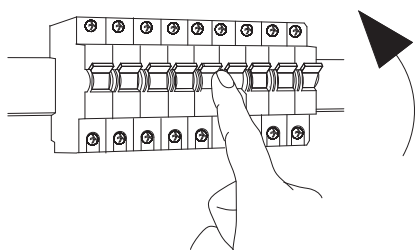

ELEKTROSTANDARD®

1632 TECHNO LED